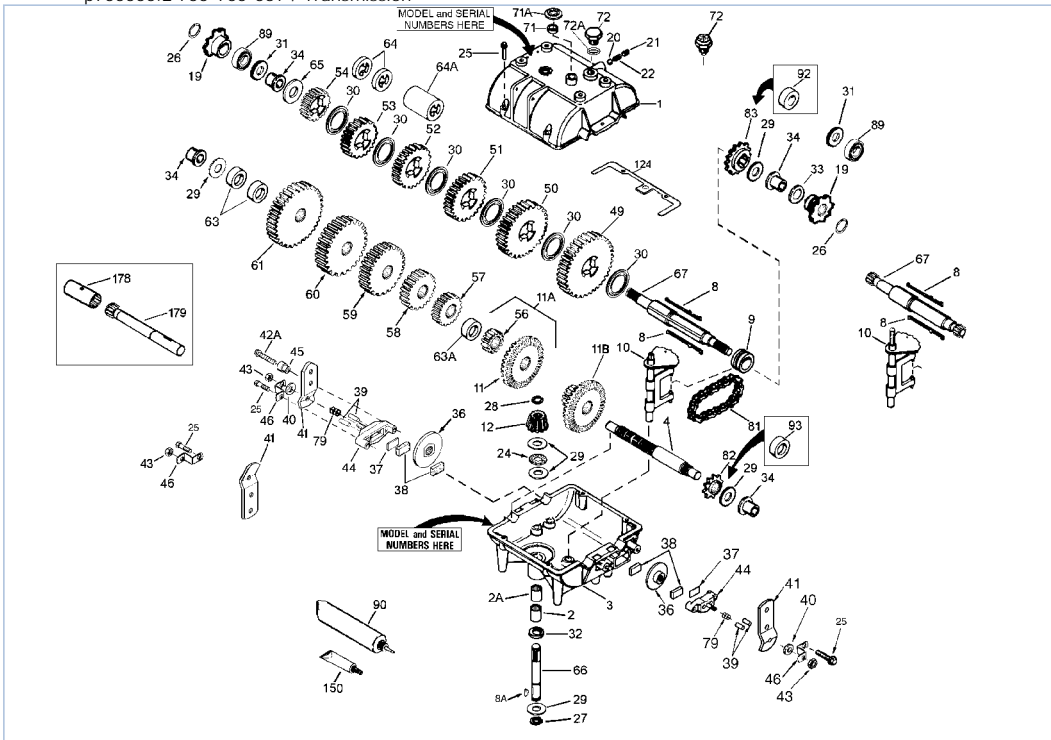

p700000.2 700-700-057 / Transmission

Part List

p700000.2 700-700-057 / Transmission

| REF # | ITEM # | DESCRIPTION | QTY | REMARK |
|-------|---------|---------------------------------------|-----|--------------------------------|
| 1 | 772083A | Transmission Cover | | |
| 2 | 780086A | Needle Bearing | | |
| 2A | 780086A | Needle Bearing | | |
| 3 | 770061A | Transmission Case | | |
| 4 | 776134 | Countershaft | | |
| 8 | 792089A | Shifter Key | | |
| 9 | 784266 | Shift Collar | | |
| 10 | 784267 | Shift Rod & Fork | | |
| 11 | 778137A | Bevel Gear (42 teeth) | | |
| 12 | 778153 | Input Bevel Pinion (steel) | | |
| 19 | 786047 | Sprocket (8 teeth) | | |
| 20 | 792077A | Steel Ball, 5/16" dia. | | |
| 21 | 792078 | Set Screw, 3/8-16 x 3/8" | | |
| 22 | 792079 | Spring | | |
| 25 | 792073A | Screw, 1/4-20 x 1-1/4" | | |
| 25 | 792073A | Screw, 1/4-20 x 1-1/4" | | |
| 26 | 792072 | Retaining Ring | | |
| 27 | 792035 | Retaining Ring | | |
| 28 | 788040 | Retaining Ring | | |
| 29 | 780072 | Thrust Washer | | |
| 30 | 780108 | Thrust Washer | | |
| 30A | 780108 | Thrust Washer | | |
| 32 | 792001 | "O" Ring | | |
| 34 | 780105A | Flanged Bushing | | |
| 36 | 790003 | Brake Disk | | |
| 37 | 790007 | Brake Pad Plate | | |
| 38 | 799021 | Brake Pad (pkg of 2) | | |
| 39 | 786026 | Dowel Pin | | |
| 40 | 792076A | Flat Washer, 5/16" | | |
| 41 | 790036 | Brake Lever | | |
| 42A | 792085A | Screw, 1/4-20 x 2-1/4" | | |
| 43 | 792075 | Lock Nut, 5/16-24 | | |
| 44 | 790025 | Brake Pad Holder | | |
| 45 | 786067 | Spacer | | |
| 46 | 786086 | Brake Lever Bracket | | |
| 49 | 778125 | Spur Gear (35 teeth) | | |
| 50 | 778124A | Spur Gear (30 teeth) | | |
| 51 | 778123A | Spur Gear (25 teeth) | | |
| 52 | 778122A | Spur Gear (22 teeth) | | |
| 53 | 778121A | Spur Gear (20 teeth) | | |
| 56 | 778136 | Spur Gear (15 teeth-steel) | | |
| 57 | 778126A | Spur Gear (20 teeth) | | |
| 58 | 778127A | Spur Gear (25 teeth) | | |
| 59 | 778128A | Spur Gear (28 teeth) | | |
| 60 | 778129A | Spur Gear (30 teeth) | | |
| 65 | 780109 | Thrust Washer (flat) | | |
| 66 | 776140 | Input Shaft (3.825" long) | | |
| 67 | 776217 | Brake Shaft (8-13/16" long) | | |
| 71 | 788069 | Square Cut Seal | | |
| 72 | 792074 | Threaded Plug | | |
| 81 | 786081 | Roller Chain (No. 41 chain, 24 links) | | |
| 82 | 786082 | Sprocket (9 teeth) | | |
| 83 | 786083 | Sprocket (18 teeth) | | |
| 90 | 788067B | Grease | | 32 oz. bottle Bentonite grease |
| 150 | 510334 | Gasket Eliminator (Loctite #515) | | |